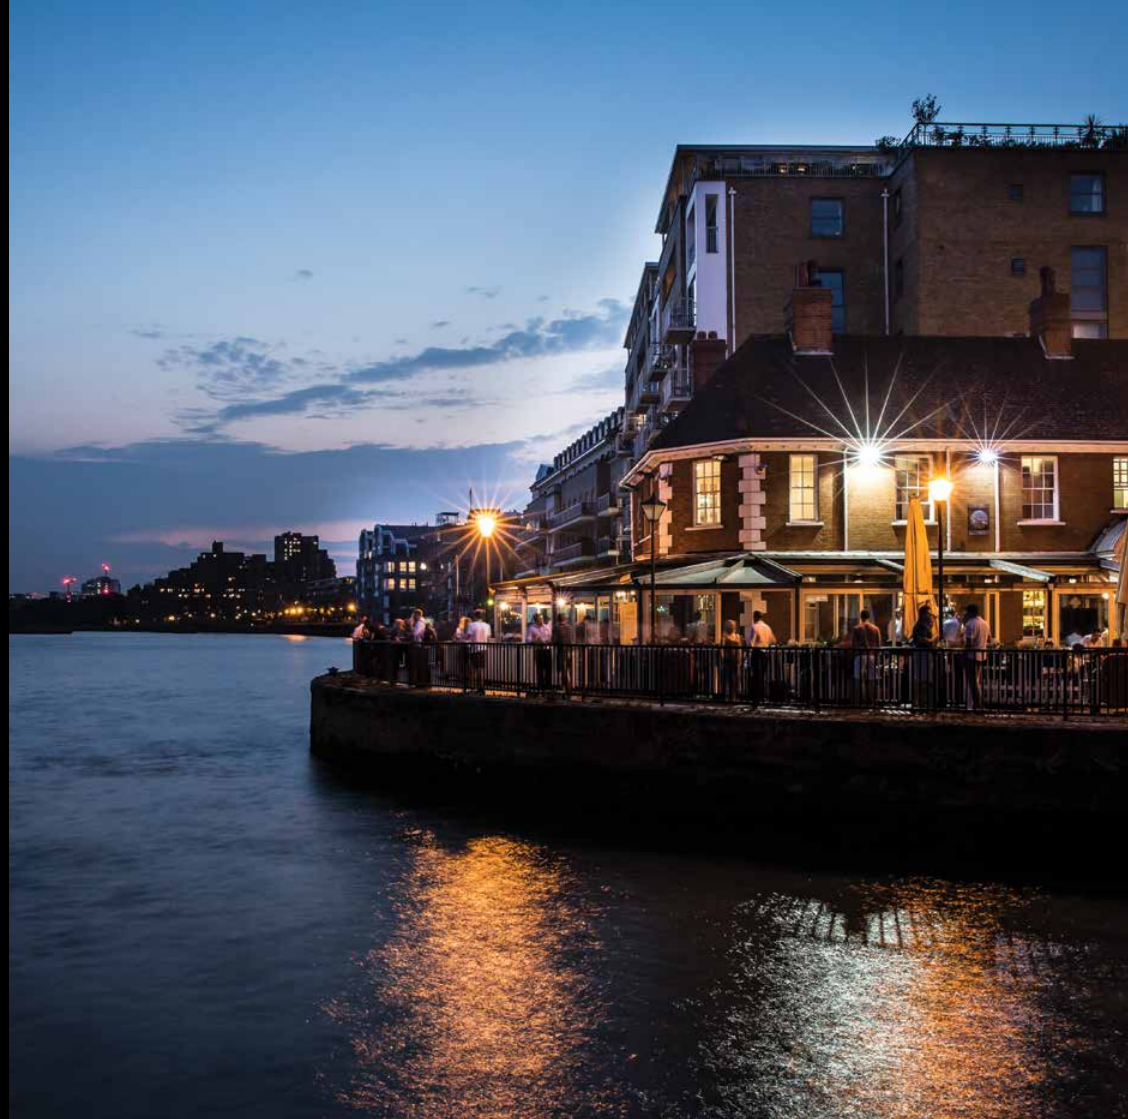

A black and white photograph of a bartender pouring a drink from a bottle through a strainer into a glass. The bartender's hands are visible, one holding the bottle and the other holding the strainer. The background is blurred, showing other people in a restaurant setting. The text "GROUPS & EVENTS" is overlaid in white, and "THE NARROW" is overlaid in gold below it.

THE NARROW

LIMEHOUSE

Right by the Thames, The Narrow's varied and flexible spaces have the charm of a bygone era with flagstones, cosy fireplaces and a classic British menu with European influences. Mesmerizing water views, alfresco options and proximity to Canary Wharf are among its key attractions. The Narrow suits networking drinks and business meetings as readily as barbecues and special family celebrations. Intimate wedding receptions can be hosted in the Conservatory or Boat House, or consider exclusive hire of the venue.